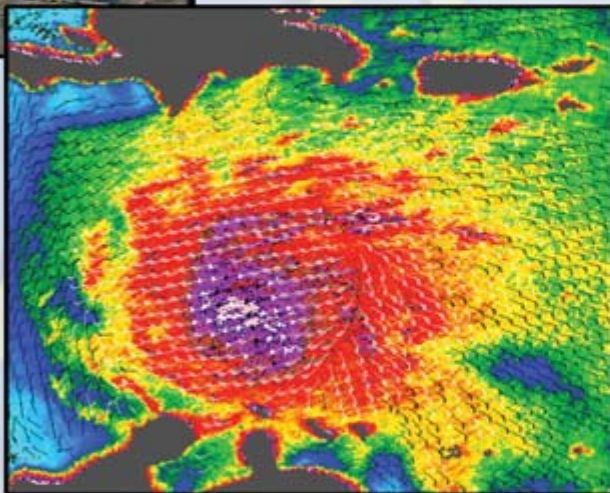

EMMA

*Emergency Mapping Management
& Analysis*

“ENABLING DISASTER RESILIENT COMMUNITIES”

CAYMAN LAND INFO

KINETIC
ANALYSIS
CORPORATION

HURRICANE MODELING, PREPARATION AND RESPONSE

The ability to assess the likely impact of a hurricane in advance of the event is vital to efficient disaster management and preparedness. Emergency managers require accurate damage assessment tools which can be incorporated within a standard GIS framework and utilised using a simple and intuitive interface.

To meet this demand, Cayman Land Info has created EMMA – Emergency Mapping Management and Analysis. EMMA incorporates the state-of-the-art TAOST™ storm modeling system from Kinetic Analysis Corporation creating a user-friendly, real-time decision support system. This tool enables the display of relevant GIS data such as parcels, buildings, roads, critical infrastructure, and aerial photography. TAOST™ outputs can be projected on top of this GIS base to help decision makers to quickly visualize the worst hit areas, and to generate effective and proactive solutions. Within half an hour of the latest NHC advisory, and for the entire duration of any active storm, TAOST™ generates real-time predictions of wind intensities, storm surge, wave height, cumulative rainfall, and expected damage levels.

Real-time incidents such as structural failures, flooding and evacuations can be overlain on the mapping, and made available for other users of the assessment tool. Maps and damage reports can be printed or emailed, and exported to a variety of commonly used formats.

Key aspects of the software include:

- Real-time impact forecasting
- Customizable GIS with integrated TAOST™ storm modeling
- Ability to incorporate loss estimation
- Operational with or without network access
- Low operation & maintenance costs
- Intuitive mapping interface for non-specialist users